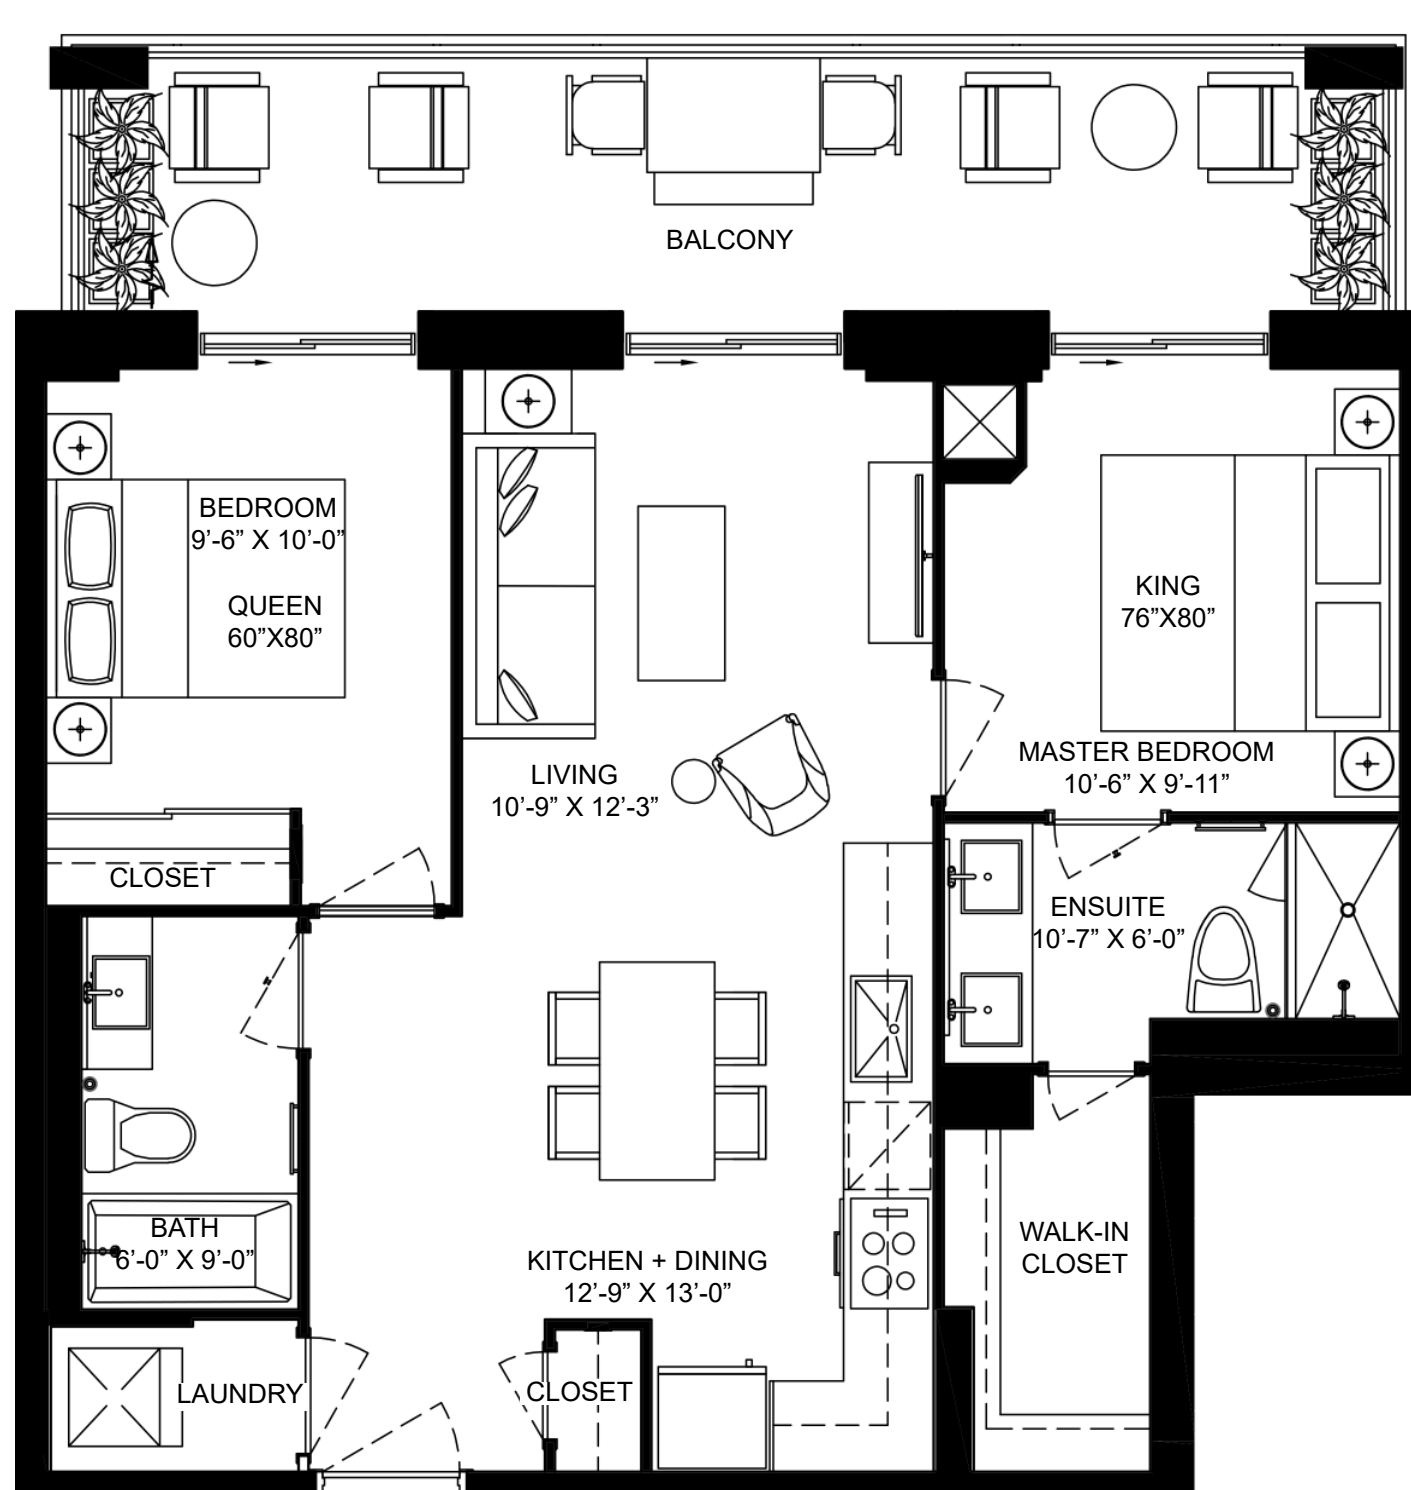

KINGSWAY VILLAGE SQUARE
ON PRINCE EDWARD

THE QUEEN CHARLOTTE

2 Bedroom + 2 Bath
Interior Floor Area
820 Sq. Ft *
Balcony L2-6

* This plan is not to scale and is subject to architectural review and revision, including without limitation, the Unit being constructed with a layout that is the reverse of that set out above. All details and dimensions, if any are approximate and subject to change without notice in order to comply with building site conditions and municipal, structural, Vendor and/or architectural requirements. Actual usable floor space may vary from any stated floor plan. Bulkheads are not shown on this plan and may be located in areas of the Unit as required to provide venting and mechanical systems. Materials, specifications, floor plans and dimensions are subject to change without notice. Balconies, Terraces and Patios if any are subject to change without notice. Window location, size and type may vary without notice.