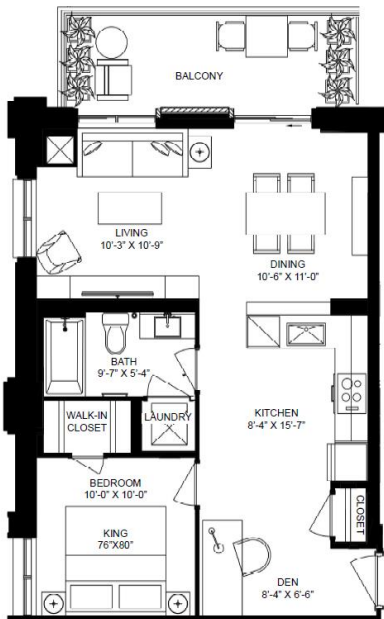

## Suite 402 - 2 Bedroom

Size: 865 sqft

Monthly Rental Rates Beginning at \$3400.

Availability: Now

KINGSWAY VILLAGE SQUARE  
ON PRINCE EDWARD

### THE QUEEN ANNE

2 Bedroom + 2 Bath  
Interior Floor Area  
865 Sq. Ft \*  
Balcony L2-Penthouse

## Suite 713 - 1 Bedroom + 1 Den

Size: 741 sqft

Monthly Rental Rates Beginning at \$3100.

Availability: Aug 1, 2023

KINGSWAY VILLAGE SQUARE  
ON PRINCE EDWARD

### THE FRANCES

1 Bedroom + 1 Bath + 1 Den  
Interior Floor Area  
741 Sq. Ft \*  
Balcony L2-7