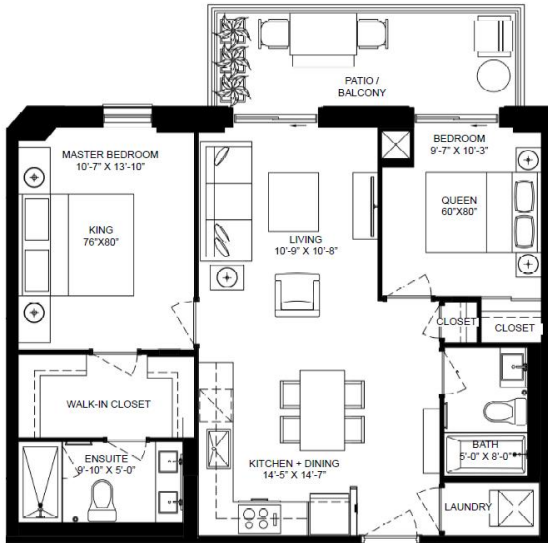

## Suite 402 - 2 Bedroom

Size: 865 sqft

Monthly Rental Rates Beginning at \$3400.

Availability: Now

KINGSWAY VILLAGE SQUARE  
ON PRINCE EDWARD

### THE QUEEN ANNE

2 Bedroom + 2 Bath  
Interior Floor Area  
865 Sq. Ft \*  
Balcony L2-Penthouse

## Suite 713 - 1 Bedroom + 1 Den

Size: 741 sqft

Monthly Rental Rates Beginning at \$3100.

Availability: Aug 1, 2023

KINGSWAY VILLAGE SQUARE  
ON PRINCE EDWARD

### THE FRANCES

1 Bedroom + 1 Bath + 1 Den  
Interior Floor Area  
741 Sq. Ft \*  
Balcony L2-7